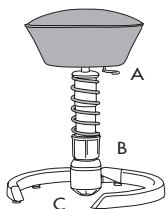

SWOPPER - SPECIAL EDITION WITH COORDINATED COLORED SPRING

Weight Capacity 290 lbs.
Overall Unit Weight 23 lbs.

ADJUSTMENTS

- A. Height Adjustment
- B. Spring Tension Adjustment
- C. Lateral Adjustment

MODEL NUMBER	QS	SPRING COLOR	ULTRASUEDE COLOR	NUMBER	LIST PRICE
1-SWUS-01	●	RED	Rouge (Red)	#3096	999
1-SWUS-02	●	GRAY	Carbon (Gray)	#6404	999
1-SWUS-06	●	BLUE	Sapphire (Blue)	#6408	999
1-SWUS-07	●	ORANGE	Terrazzo (Orange)	#4224	999
1-SWUS-10	●	BLACK	Nuit (Black)	#9901	999

Choose from five ultrasuede upholstery covers and a matching colored spring.