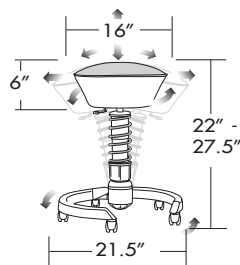

SWOPPER - WITH CASTERS WITH ANTHRACITE BASE ONLY

Choose from all VIA in-stock fabrics or leathers or specify a COM/COL

Seat & Back - COM .75 yd.; COL 6.25 sq. ft.

ANTHRACITE BASE & SPRING

MODEL NUMBER	QS	FABRIC GRADE	LIST PRICE
1-SWUS-00-AAR	○	A - Fabric	1081
1-SWUS-00-AAR	○	B - Fabric	1090
1-SWUS-00-AAR (COM - .5 YDS)	○	1 - Fabric	1109
1-SWUS-00-AAR	○	2 - Fabric	1123
1-SWUS-00-AAR (COL - 6 SQ.FT.)	○	3 - Fabric	1146
1-SWUS-00-AAR	○	4 - Fabric	1174
1-SWUS-00-AAR	○	5 - Fabric/Leather	1207
1-SWUS-00-AAR	○	6 - Fabric/Leather	1249
1-SWUS-00-AAR	○	7 - Fabric/Leather	1301
1-SWUS-00-AAR	○	8 - Fabric/Leather	1366

Options: All "made-to-order" Swoppers ship standard with Anthracite base and spring or with Titanium base and spring. *Special Edition spring colors above not available for "made-to-order" Swopper.

SWOPPER - DYNAMIC BACK SUPPORT

Back only

MODEL NUMBER	QS	BACK COLOR	FRAME COLOR	LIST PRICE
2-SWBAC	●	Polyurethane	Anthracite Base	394

Can be retrofitted to any existing Swopper, except for the wheeled Swopper.