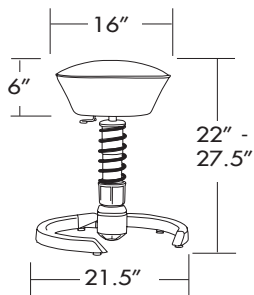

SWOPPER - MADE-TO-ORDER WITH ANTHRACITE OR TITANIUM BASE

Choose from all VIA in-stock fabrics or leathers or specify a COM/COL

Seat & Back - COM .75 yd.; COL 6.25 sq. ft.

ANTHRACITE BASE & SPRING

MODEL NUMBER	QS	FABRIC GRADE	LIST PRICE
1-SWUS-A	○	A - Fabric	998
1-SWUS-A	○	B - Fabric	1007
1-SWUS-A (COM - .5 YDS)	○	1 - Fabric	1026
1-SWUS-A	○	2 - Fabric	1040
1-SWUS-A (COL - 6 SQ.FT.)	○	3 - Fabric	1063
1-SWUS-A	○	4 - Fabric	1091
1-SWUS-A	○	5 - Fabric/Leather	1124
1-SWUS-A	○	6 - Fabric/Leather	1166
1-SWUS-A	○	7 - Fabric/Leather	1218
1-SWUS-A	○	8 - Fabric/Leather	1283