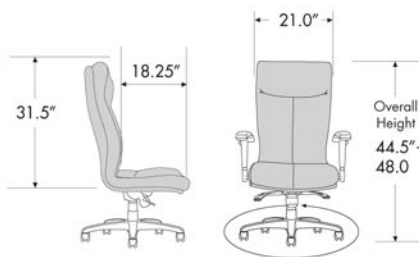

6903-11C-90A  
(High Back, Knee Tilt Control, Black Base,  
with Fully Upholstered Executive "C" Arms)

CARMEL | EXECUTIVE / CONFERENCE

6901-29C-6A7  
(Mid Back, Syncro Control with Seat Slide, Black Base, with Adjustable Height Arm)

6901-11C-90A-11PB  
(Mid Back, Knee Tilt Control, Polished Aluminum Base, with Fully Upholstered Executive "C" Arm)

CARMEL | GUEST

6901-24SB  
(Guest, Black Sled Base)

6901-24SC  
(Guest, Chrome Sled Base)

Split Back

Single Shell

Carmel - Executive High Back

Carmel - Mid Back Management

TWO BACK SIZES | High Back, Mid Back

TWO ARM STYLES | Adjustable Height, Executive "C" (Upholstered or Non-Upholstered)

FOUR CONTROLS | Knee Tilt Control, Syncro Control, Syncro Control with Seat Slide (split back only), Side Tension Control