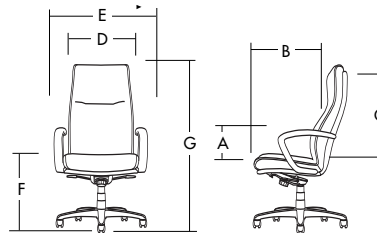

Three Control Choices

Split Back - Dual Torsion Bar Control (High Back Only)
Two Position - Knee Tilt Control
Single Position - Knee Tilt Control

Options

Air or Mechanical Adjustable Lumbar

Dual Hardwood Frame

Maximum Strength

Limited Lifetime Warranty

Essex - Full Scale High Back with Seat Slider

Chair diameter radius 32.0"-34.5"

Essex - Mid Scale High Back with Seat Slider

Chair diameter radius 30.0"-32.5"

EVERY CHAIR, EVERY OPTION, EVERY FABRIC, EVERY LEATHER, READY IN 48 HOURS
ALL IMAGES IN THIS BROCHURE ARE AVAILABLE FOR DOWNLOAD AT WWW.VIASEATING.COM