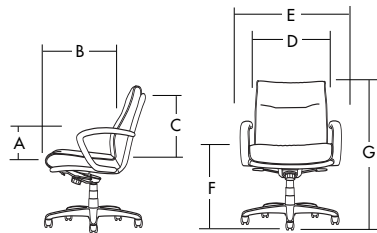

Three Control Choices

Split Back - Dual Torsion Bar Control (High Back Only)
Two Position - Knee Tilt Control
Single Position - Knee Tilt Control

Options

Air or Mechanical Adjustable Lumbar

Dual Hardwood Frame

Maximum Strength

Limited Lifetime Warranty

Essex - Full Scale High Back with Seat Slider

Chair diameter radius 32.0"-34.5"

Essex - Mid Scale High Back with Seat Slider

Chair diameter radius 30.0"-32.5"

EVERY CHAIR, EVERY OPTION, EVERY FABRIC, EVERY LEATHER, READY IN 48 HOURS
ALL IMAGES IN THIS BROCHURE ARE AVAILABLE FOR DOWNLOAD AT WWW.VIASEATING.COM