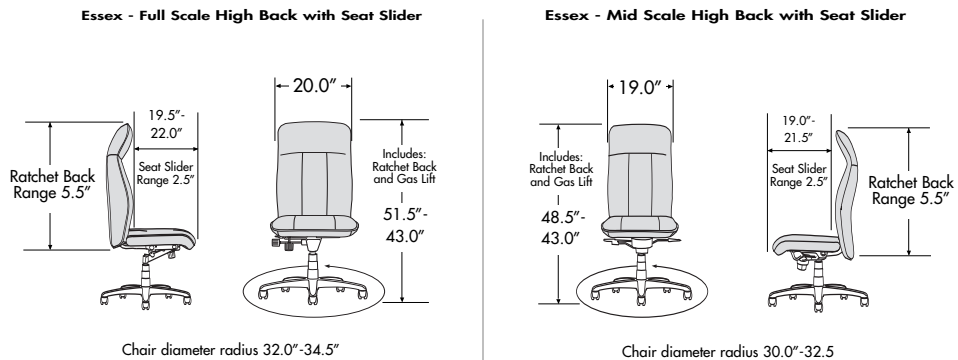

Two Back Styles

High Back - Full Scale or Mid Scale
Mid Back - Management & Conference

Four Arm Styles

Adjustable Height, Wing, Open Cantilever, Executive "C"

Five Base Choices

Black Nylon (Standard)
Optional Bases: Polished Aluminum, Mahogany, Natural Maple, Medium Cherry

Three Controls

Dual Torsion Control (High Back Only)
Three Position Knee Tilt Control (High Back Trimmed Scale and Mid Back Only)
One Position Knee Tilt Control (Mid Back Only)

User Ergonomics Include:

Back Angle Adjustment Included on Essex Mid Scale and Optional on Essex Mid Back
Adjustable Headrest (High Back Only)
Adjustable Back Height
Adjustable Seat Depth
Adjustable Height Arms (Optional)
Knee Tilt Control
Adjustable Lumbar Pillow (Optional)

Limited Lifetime Warranty

EVERY CHAIR, EVERY OPTION, EVERY FABRIC, EVERY LEATHER, READY IN 48 HOURS
ALL IMAGES IN THIS BROCHURE ARE AVAILABLE FOR DOWNLOAD AT WWW.VIASEATING.COM

205 VISTA BLVD. SPARKS, NV 89434
T 800.433.6614 • F 800.833.9094
www.viaseating.com • custserv@viaseating.com